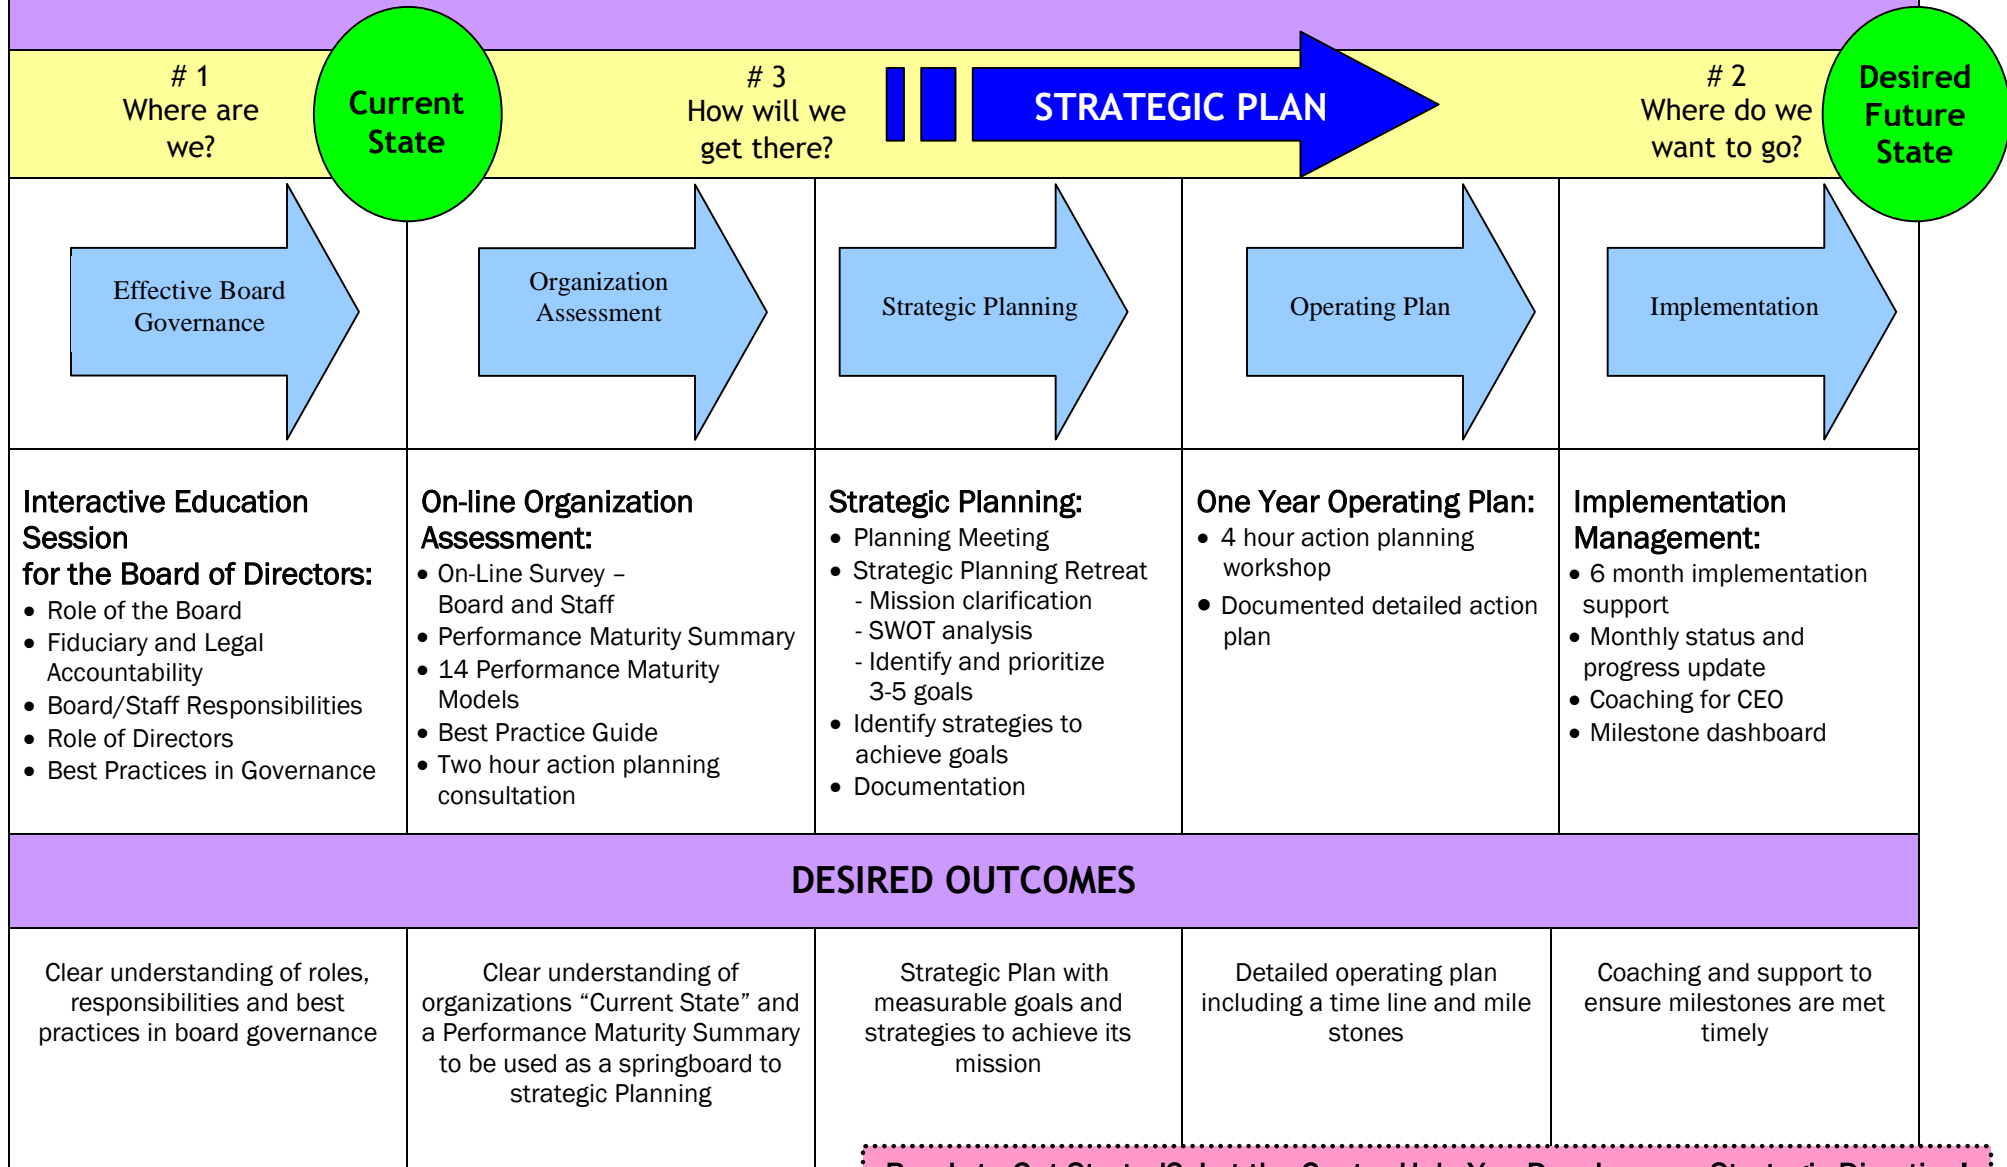

STRATEGIC DIRECTION

Ready to Get Started? Let the Center Help You Develop your Strategic Direction!
 Contact Sally Lutz at Lutz@cnmdallas.org or 214-826-3470, ext. 231 to discuss the scope of the project and pricing.